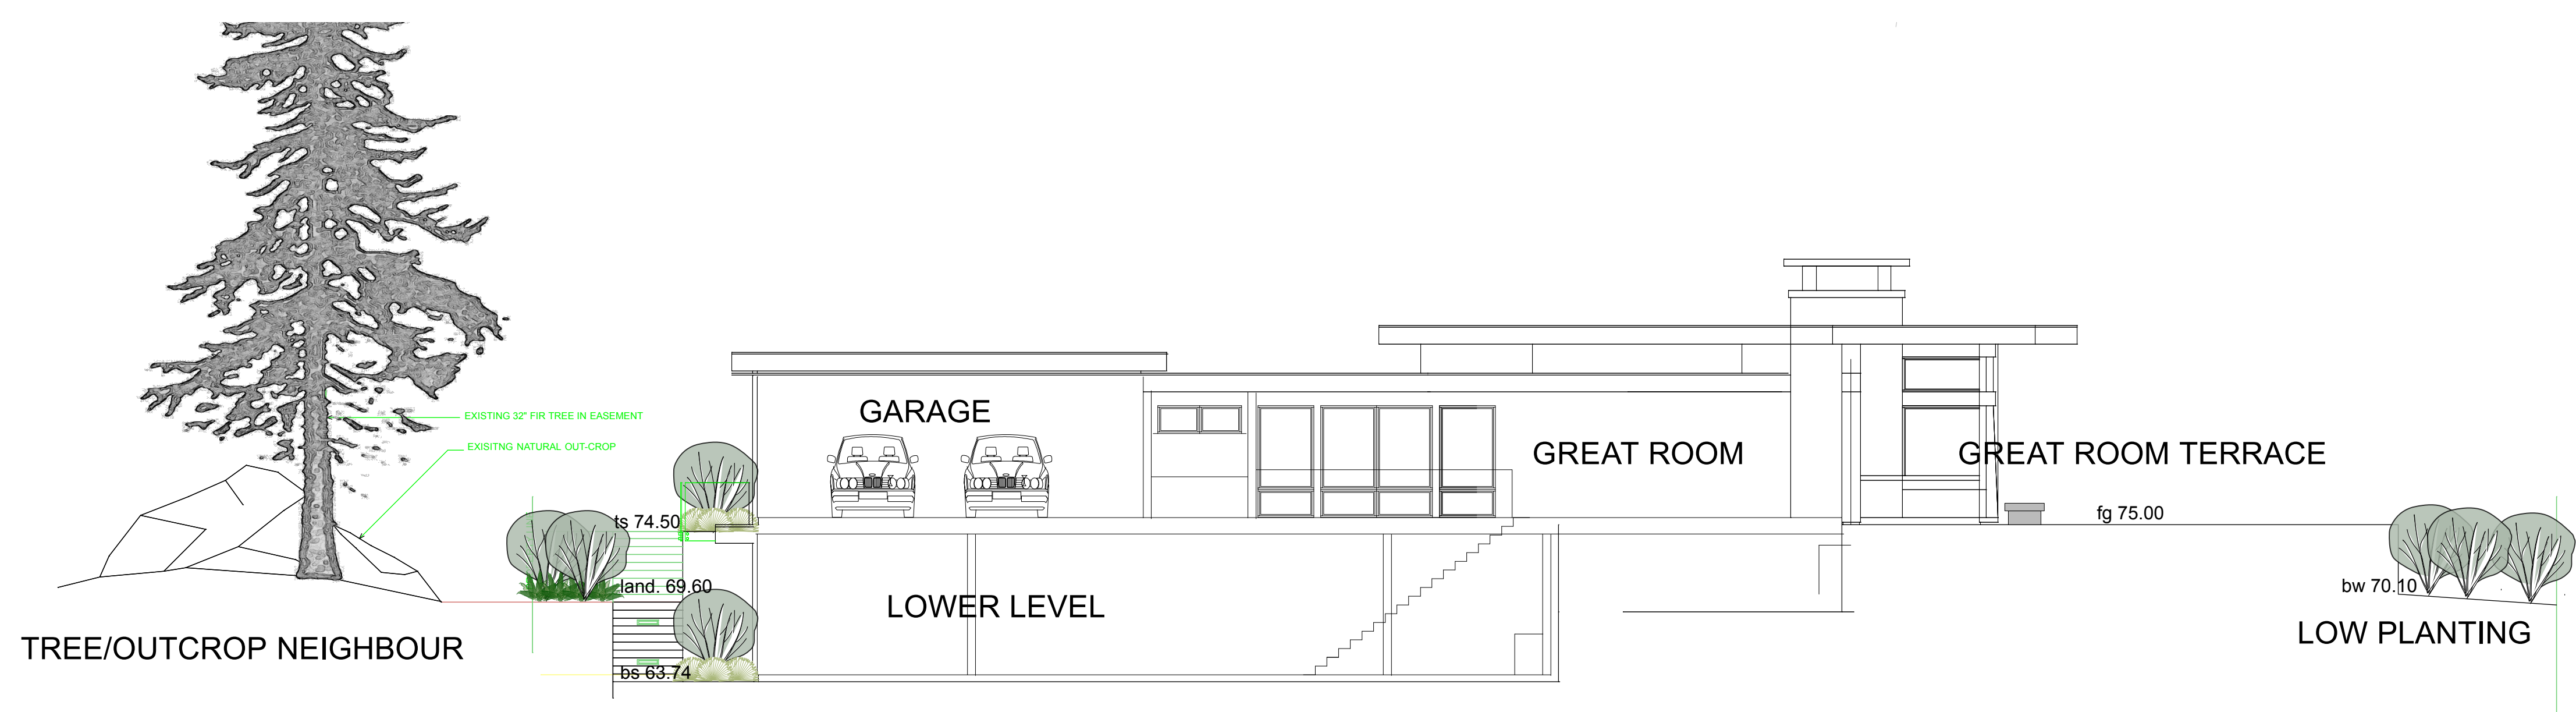

SECTION "B"

DETAIL GATE