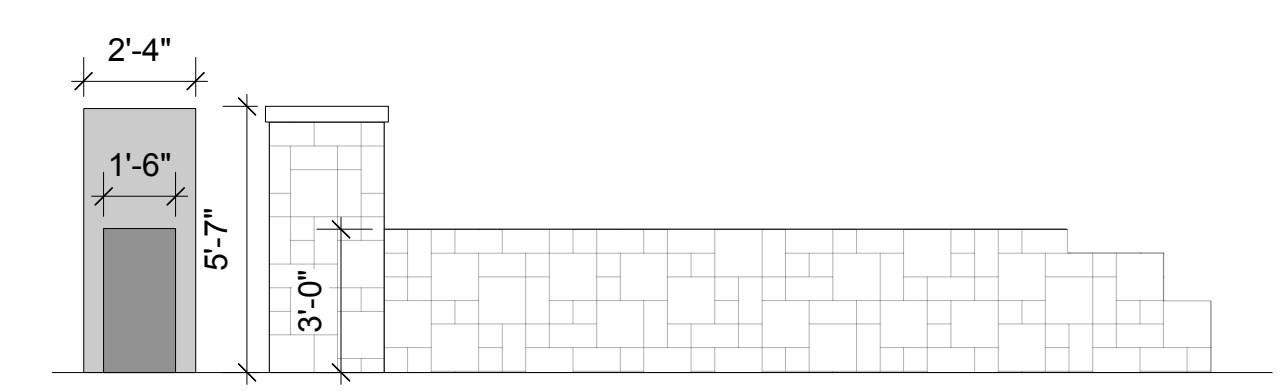

DETAIL STONE WALL

STONE WALL "RUIN"

revisions:
1.

comments:

project:
TILBY / SHAFFNER
RESIDENCE
4768 The Highway
West Vancouver, BC

sections

drawn by: [signature]
checked by: [signature]
scale: 1/8" = 1'-0"

project no: 12.045
sheet no: L3 of 3