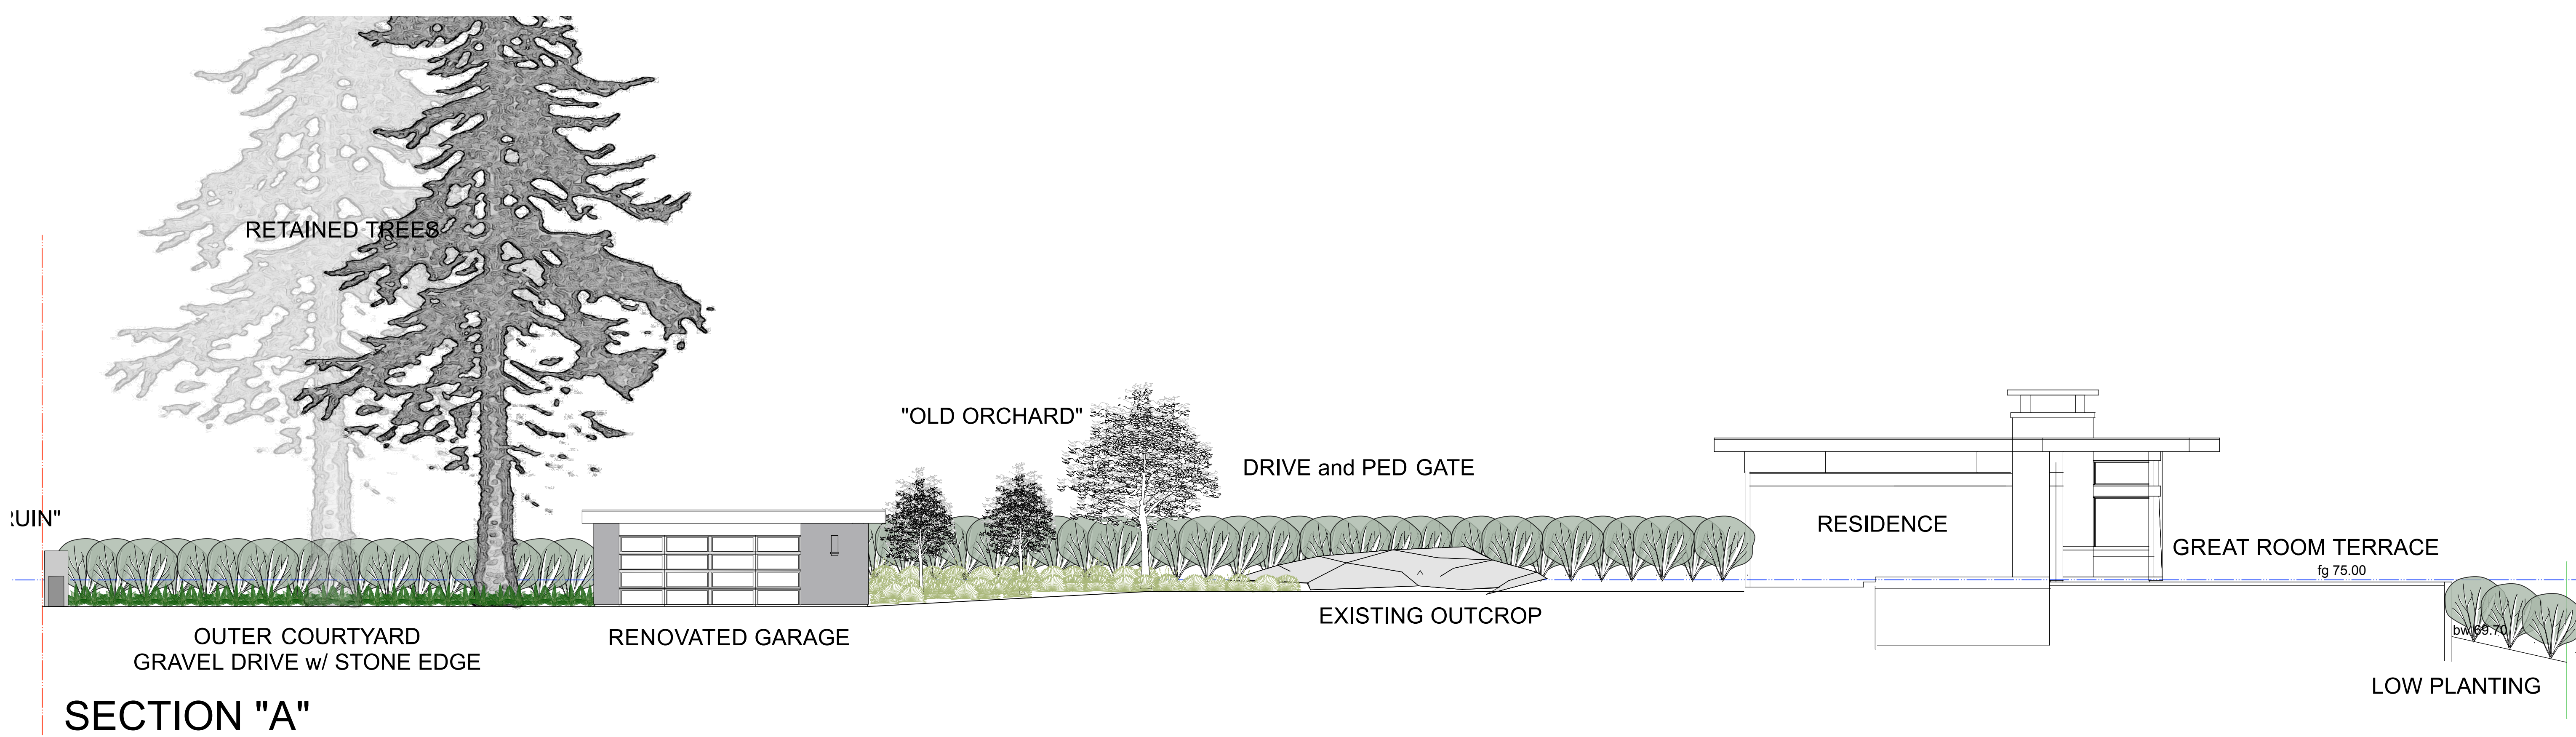

209-828 Harbourside Dr.
North Vancouver
British Columbia
Canada V7P 3R9
tel 604-986-9183
fax 604-986-7320

SECTION "A"