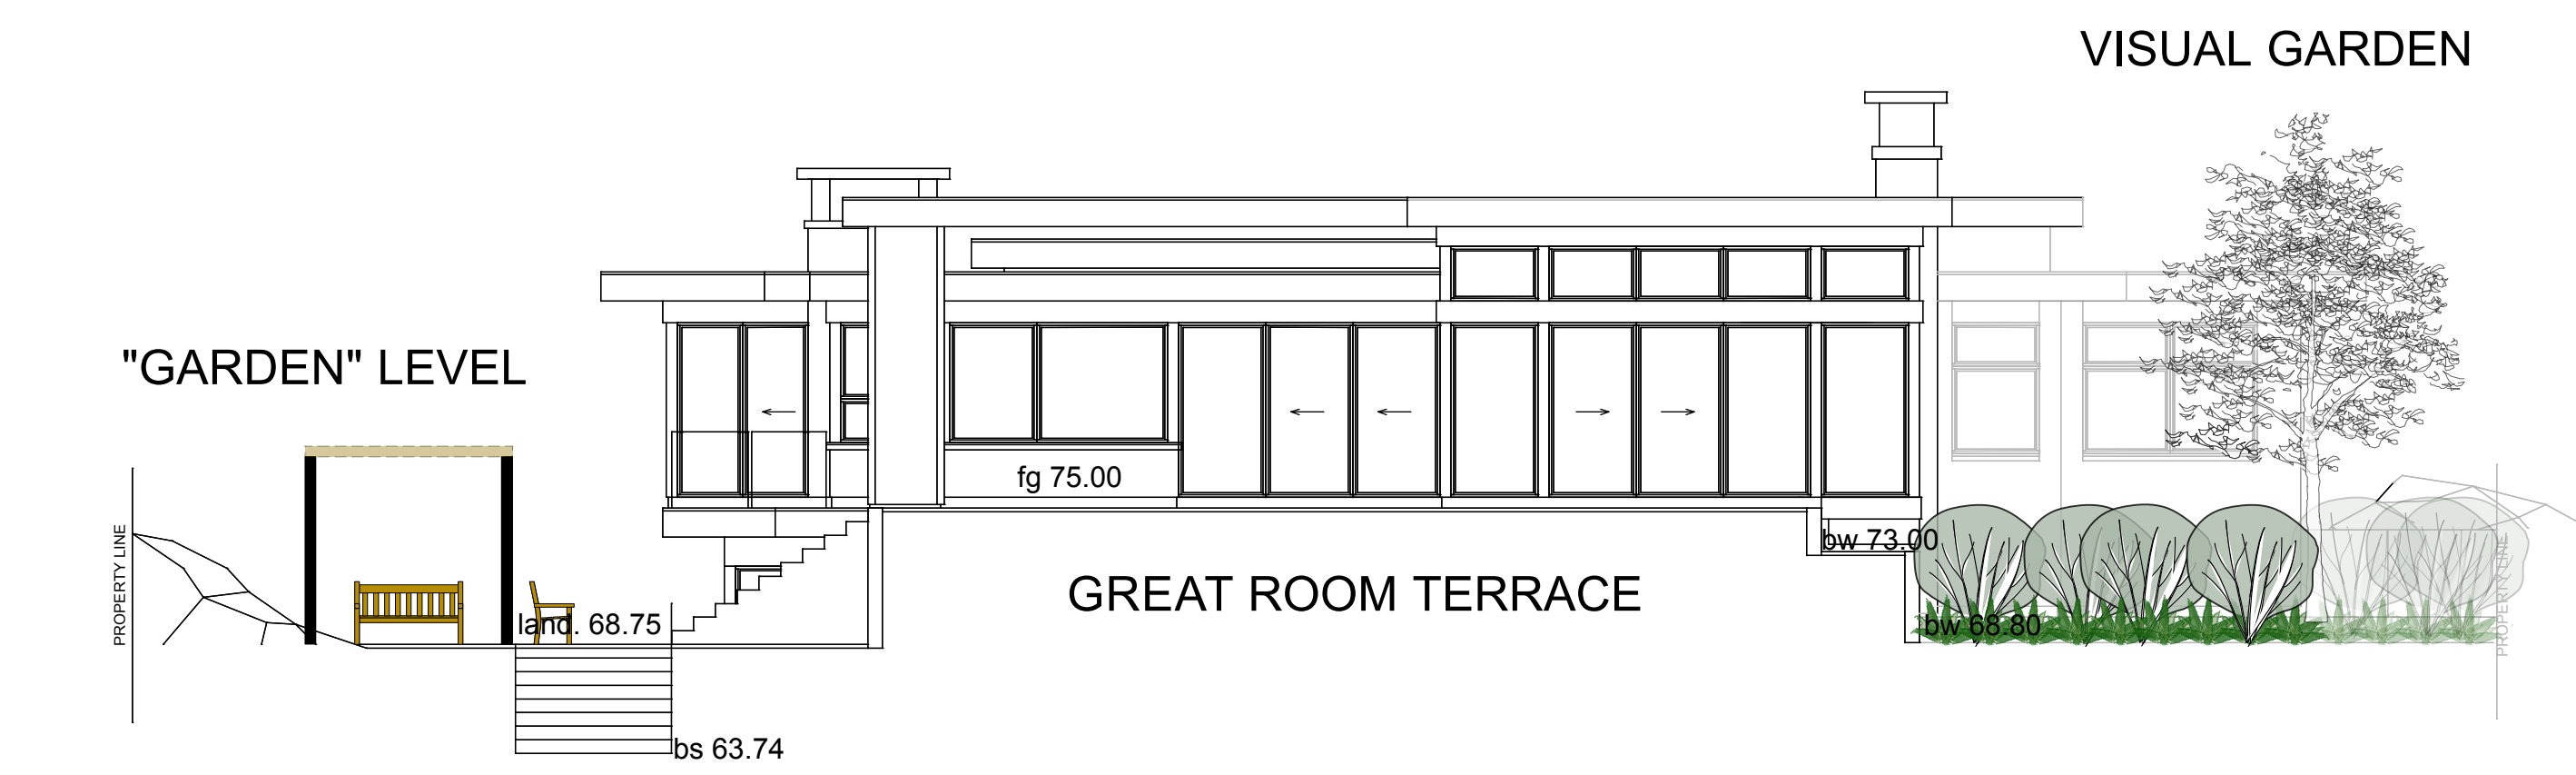

SECTION "C"