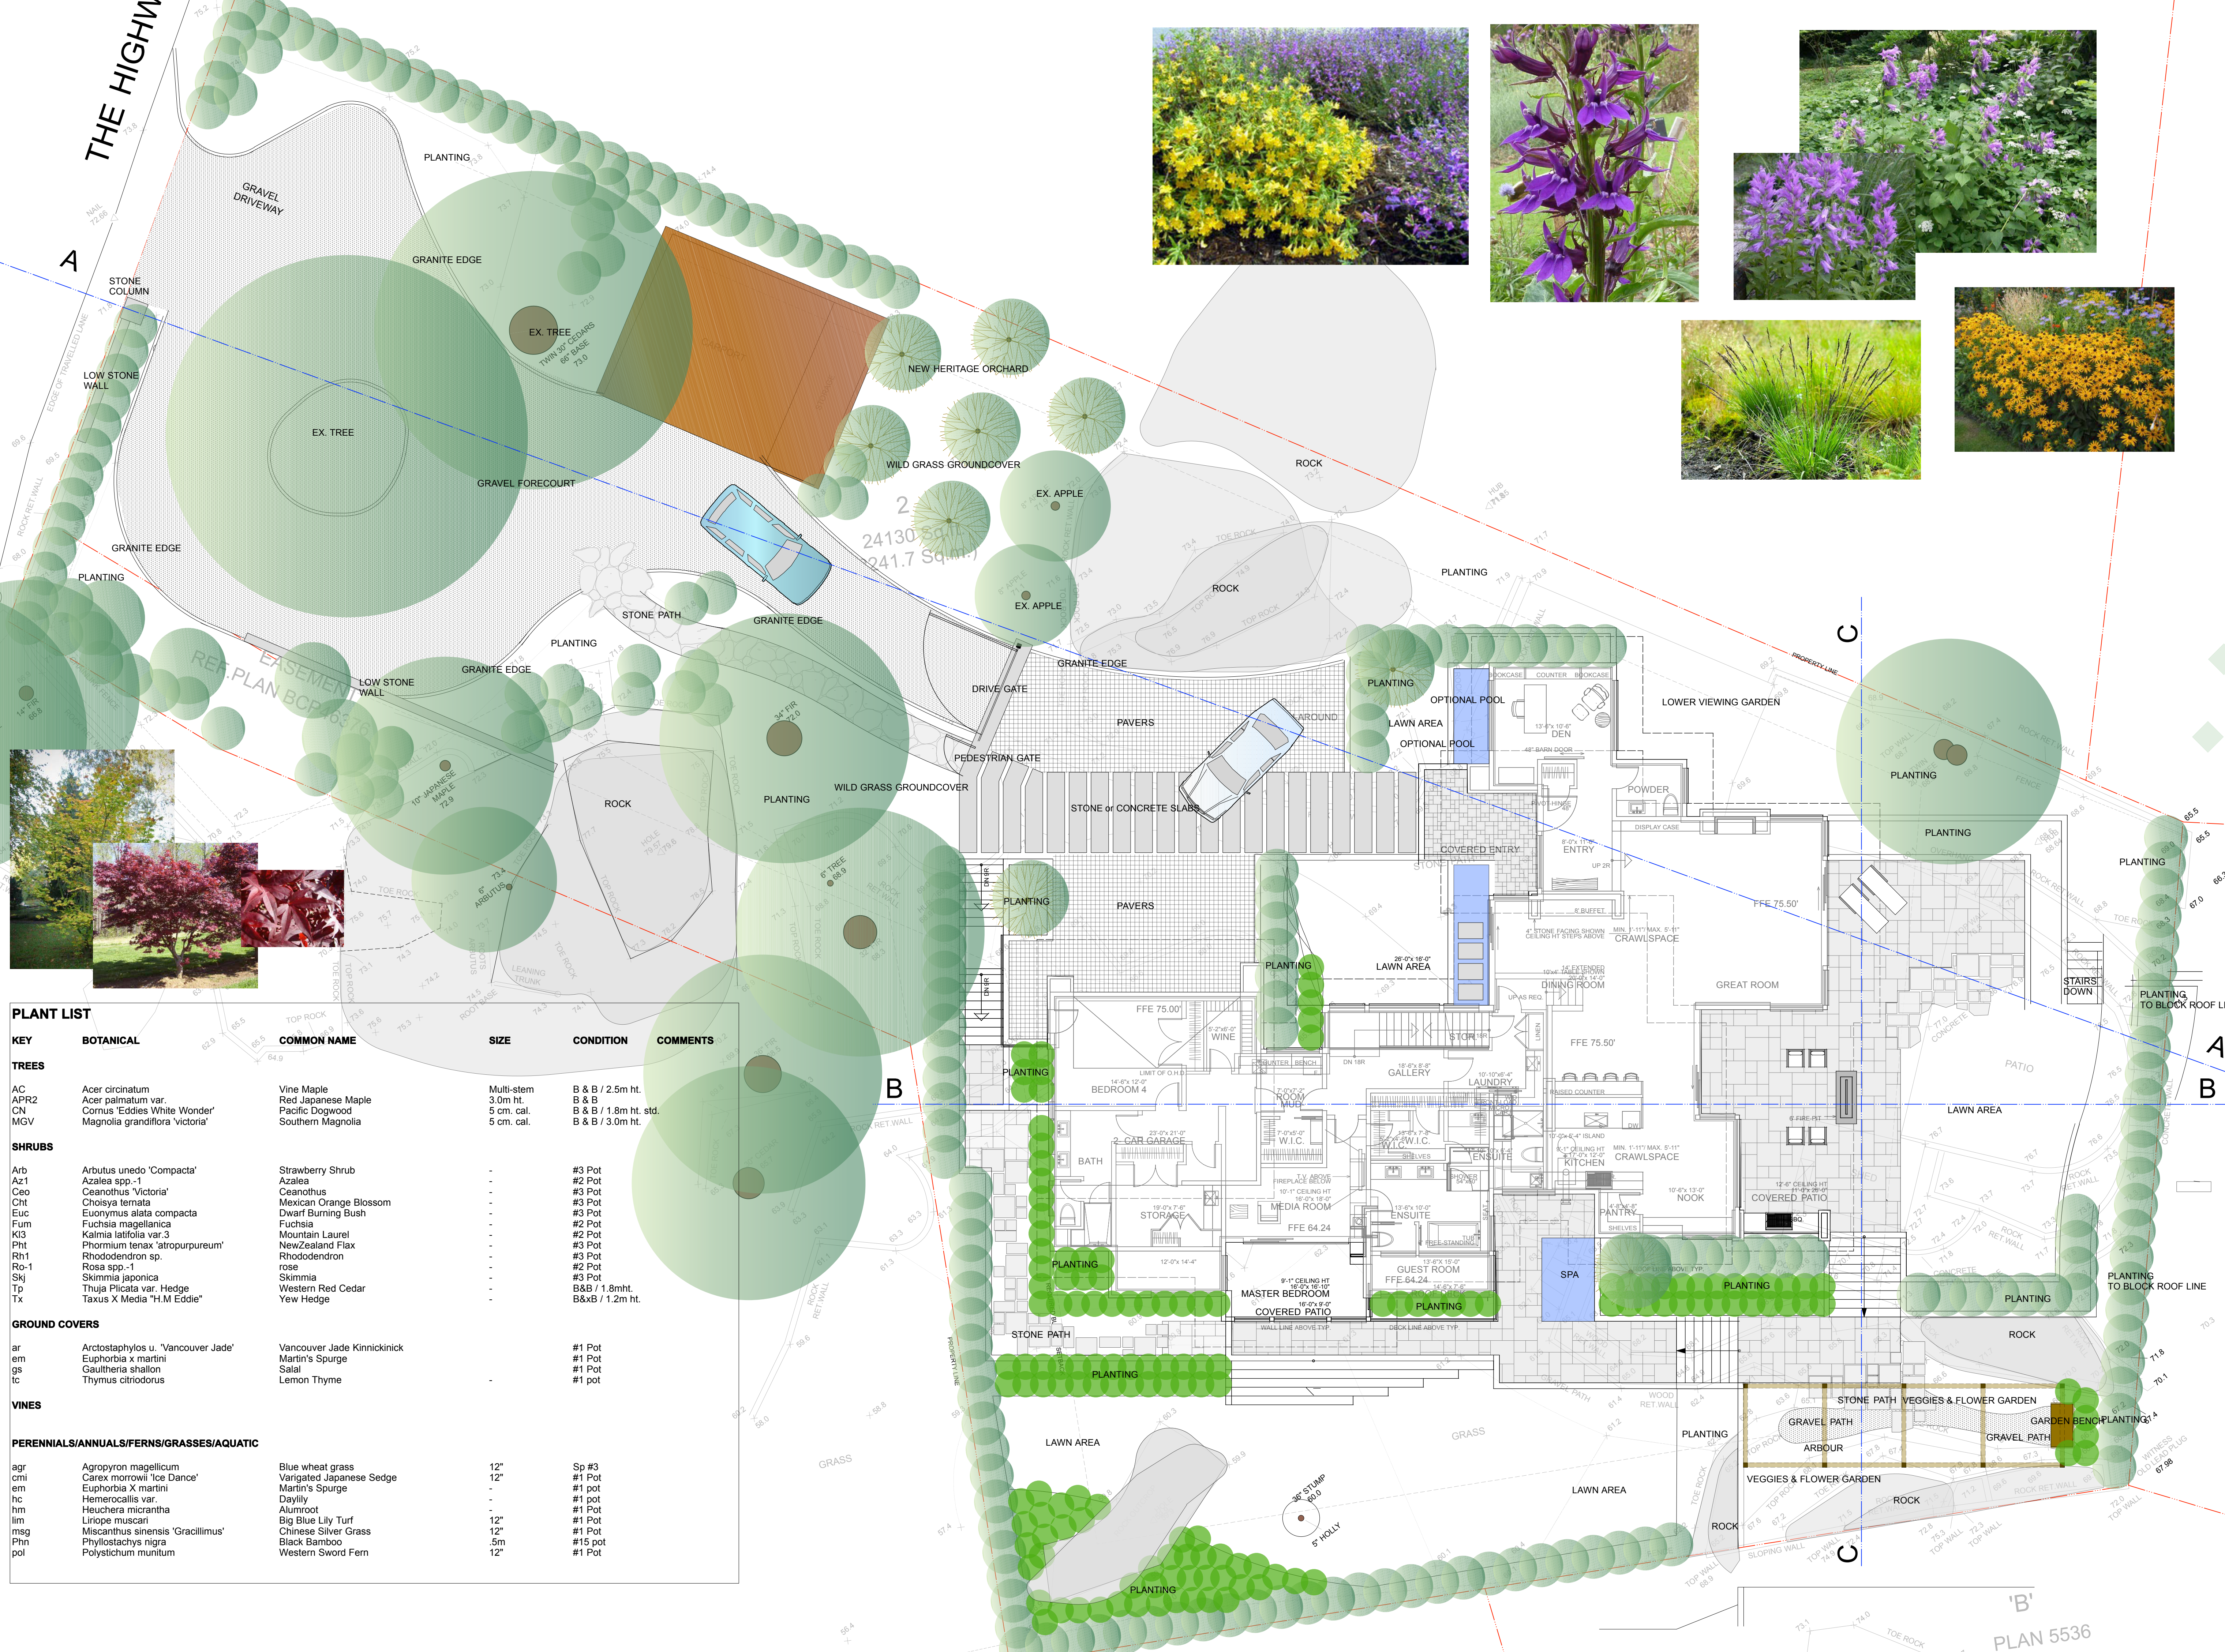

1.

comments:

PROJECT:  
TILBY / SHAFFNER  
RESIDENCE  
4768 The Highway  
West Vancouver, BC

DATE:  
CONCEPTUAL  
PLANTING PLAN

SCALE:  
1/8" = 1'-0"

DATE:  
12.045  
DRAWN BY:  
L2 of 3

KEY	BOTANICAL	COMMON NAME	SIZE	CONDITION	COMMENTS
<b>TREES</b>					
AC	Acer circinatum	Vine Maple	Multi-stem	B & B / 2.5m ht.	
APR2	Acer palmatum var.	Red Japanese Maple	3.0m ht.	B & B	
CN	Cornus 'Eddies White Wonder'	Pacific Dogwood	5 cm. cal.	B & B / 1.8m ht. std.	
MGV	Magnolia grandiflora 'victoria'	Southern Magnolia	5 cm. cal.	B & B / 3.0m ht.	
<b>SHRUBS</b>					
Arb	Arbutus unedo 'Compacta'	Strawberry Shrub	-	#3 Pot	
Az1	Azalea spp.-1	Azalea	-	#2 Pot	
Ceo	Ceanothus 'Victoria'	Ceanothus	-	#3 Pot	
Cht	Choisya ternata	Mexican Orange Blossom	-	#3 Pot	
Euc	Euonymus alata compacta	Dwarf Burning Bush	-	#3 Pot	
Fum	Fuchsia magellanica	Fuchsia	-	#2 Pot	
K3	Kalmia latifolia var.3	Mountain Laurel	-	#2 Pot	
Phl	Phormium tenax 'atropurpureum'	NewZealand Flax	-	#3 Pot	
Rh1	Rhododendron sp.	Rhododendron	-	#3 Pot	
Ro-1	Rosa spp.-1	rose	-	#2 Pot	
Skj	Skimmia japonica	Skimmia	-	#3 Pot	
Tp	Thuja Plicata var. Hedge	Western Red Cedar	-	B&B / 1.8mht.	
Tx	Taxus X Media 'H.M Eddie'	Yew Hedge	-	B&B / 1.2m ht.	
<b>GROUND COVERS</b>					
ar	Arctostaphylos u. 'Vancouver Jade'	Vancouver Jade Kinnikinnick	-	#1 Pot	
em	Euphorbia x martinii	Martin's Spurge	-	#1 Pot	
gs	Gaultheria shallon	Satal	-	#1 Pot	
tc	Thymus citriodorus	Lemon Thyme	-	#1 pot	
<b>VINES</b>					
<b>PERENNIALS/ANNUALS/FERNS/GRASSES/AQUATIC</b>					
agr	Agropyron magellanicum	Blue wheat grass	12"	Sp #3	
cmi	Carex morrowii 'Ice Dance'	Variagated Japanese Sedge	12"	#1 Pot	
em	Euphorbia X martinii	Martin's Spurge	-	#1 pot	
hc	Hemerocallis var.	Daylily	-	#1 pot	
hm	Heuchera micrantha	Alumroot	-	#1 Pot	
lim	Liriope muscari	Big Blue Lily Turf	12"	#1 Pot	
msg	Miscanthus sinensis 'Gracillimus'	Chinese Silver Grass	12"	#1 Pot	
Phn	Phyllostachys nigra	Black Bamboo	.5m	#15 pot	
pol	Polystichum munitum	Western Sword Fern	12"	#1 Pot	