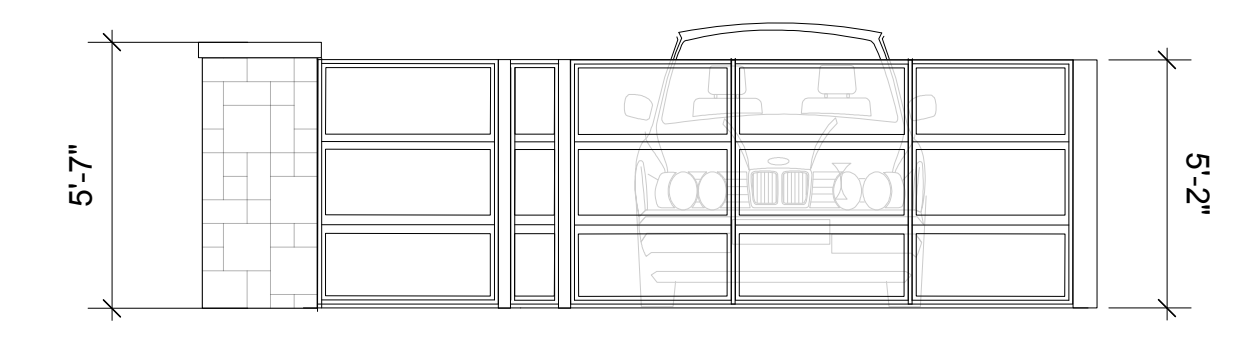

INNER ENTRY GATE