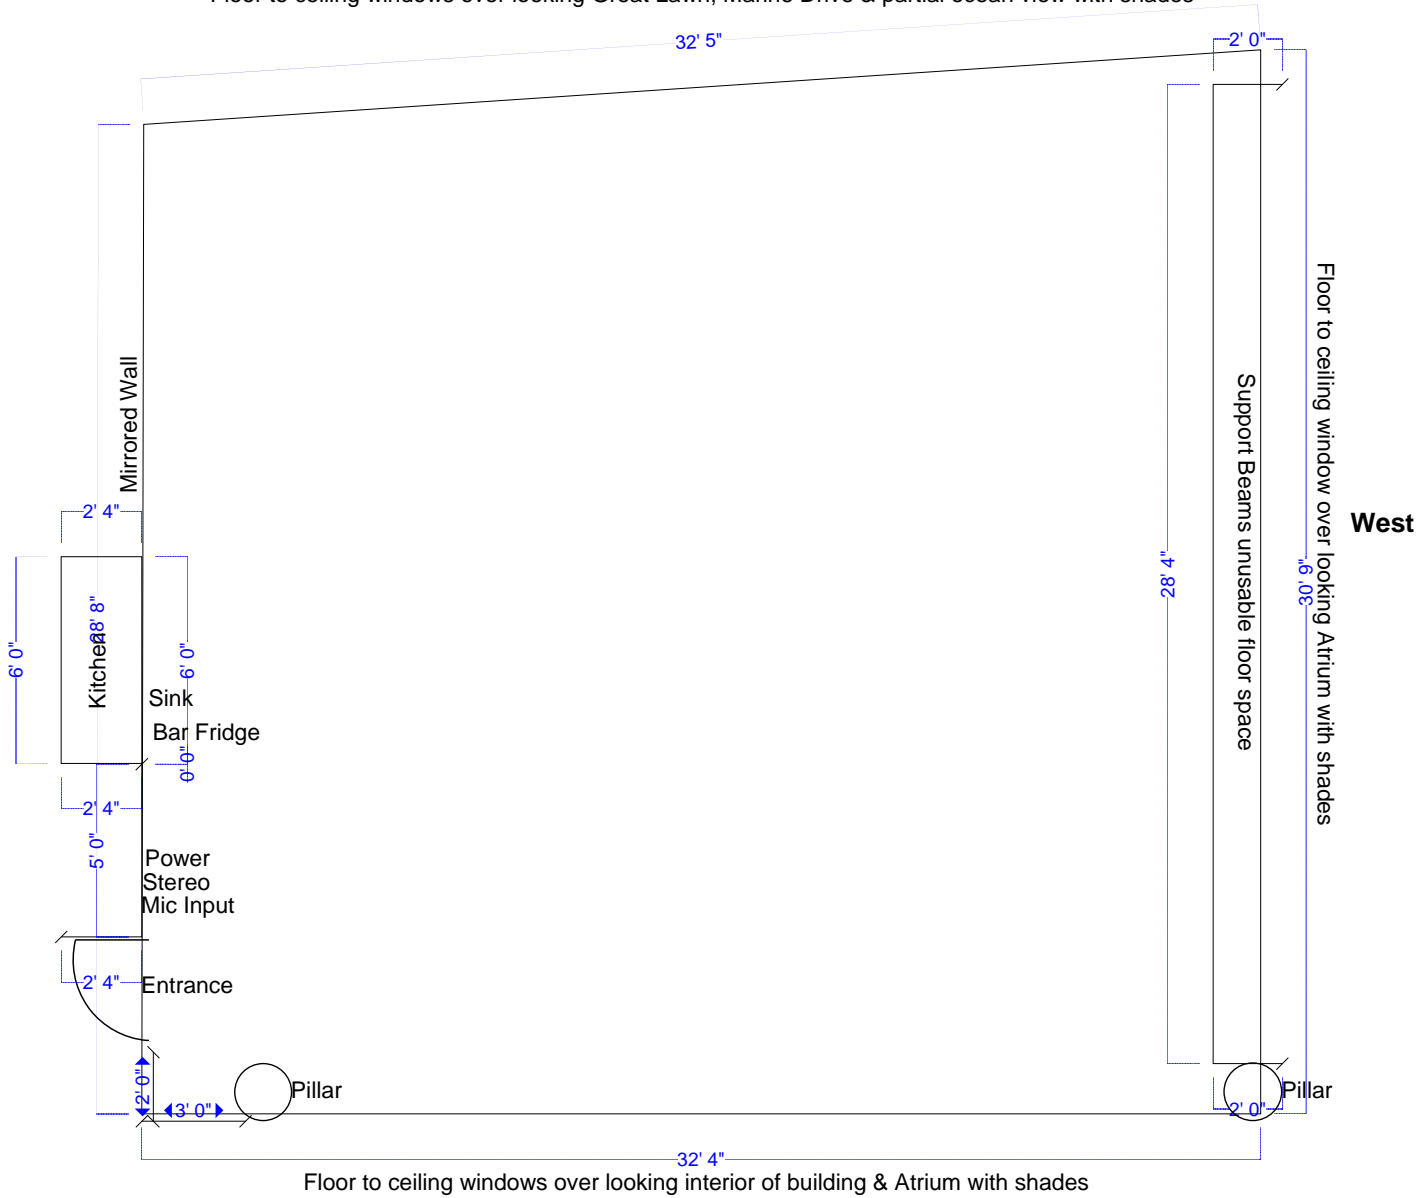

South

Floor to ceiling windows over looking Great Lawn, Marine Drive & partial ocean view with shades

North

West Vancouver Community Centre
Ocean Room
992.Sq.Ft.

Chairs 1.10 x 2 ft.

Rectangle Tables 6 x 2.6 ft.