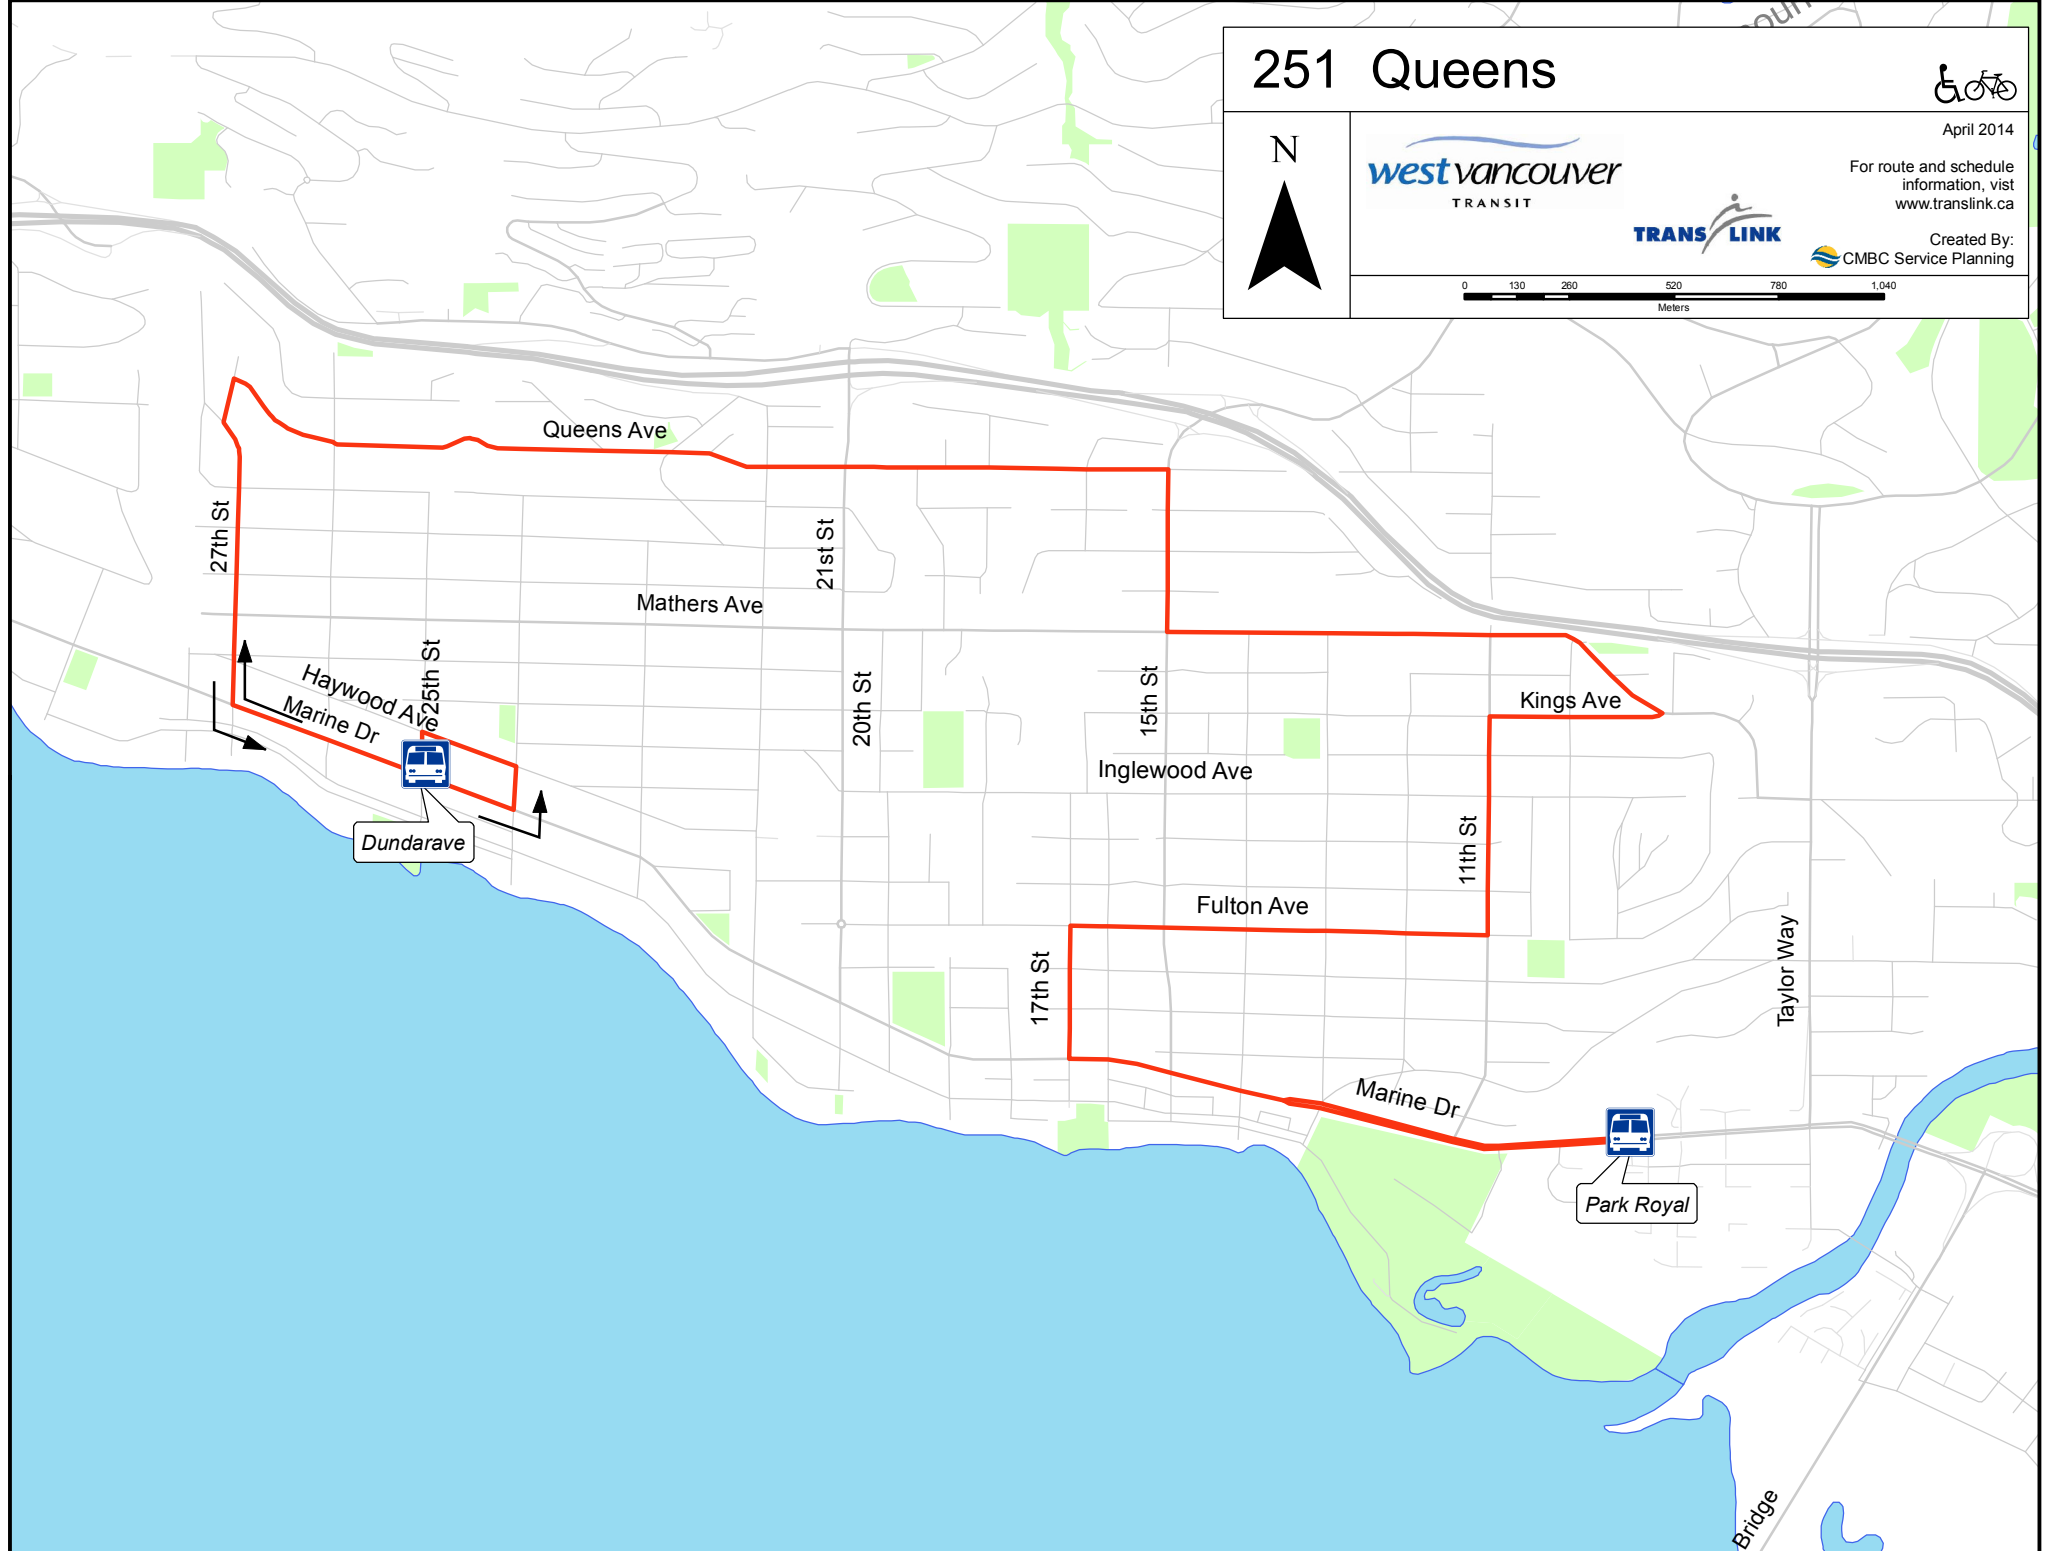

251 Queens

April 2014

For route and schedule information, visit www.translink.ca

Created By: CMBC Service Planning

27th St

Queens Ave

Mathers Ave

21st St

20th St

Haywood Ave
Marine Dr

Dundarave

25th St

Inglewood Ave

15th St

Kings Ave

11th St

Fulton Ave

17th St

Marine Dr

Park Royal

Taylor Way

Bridge