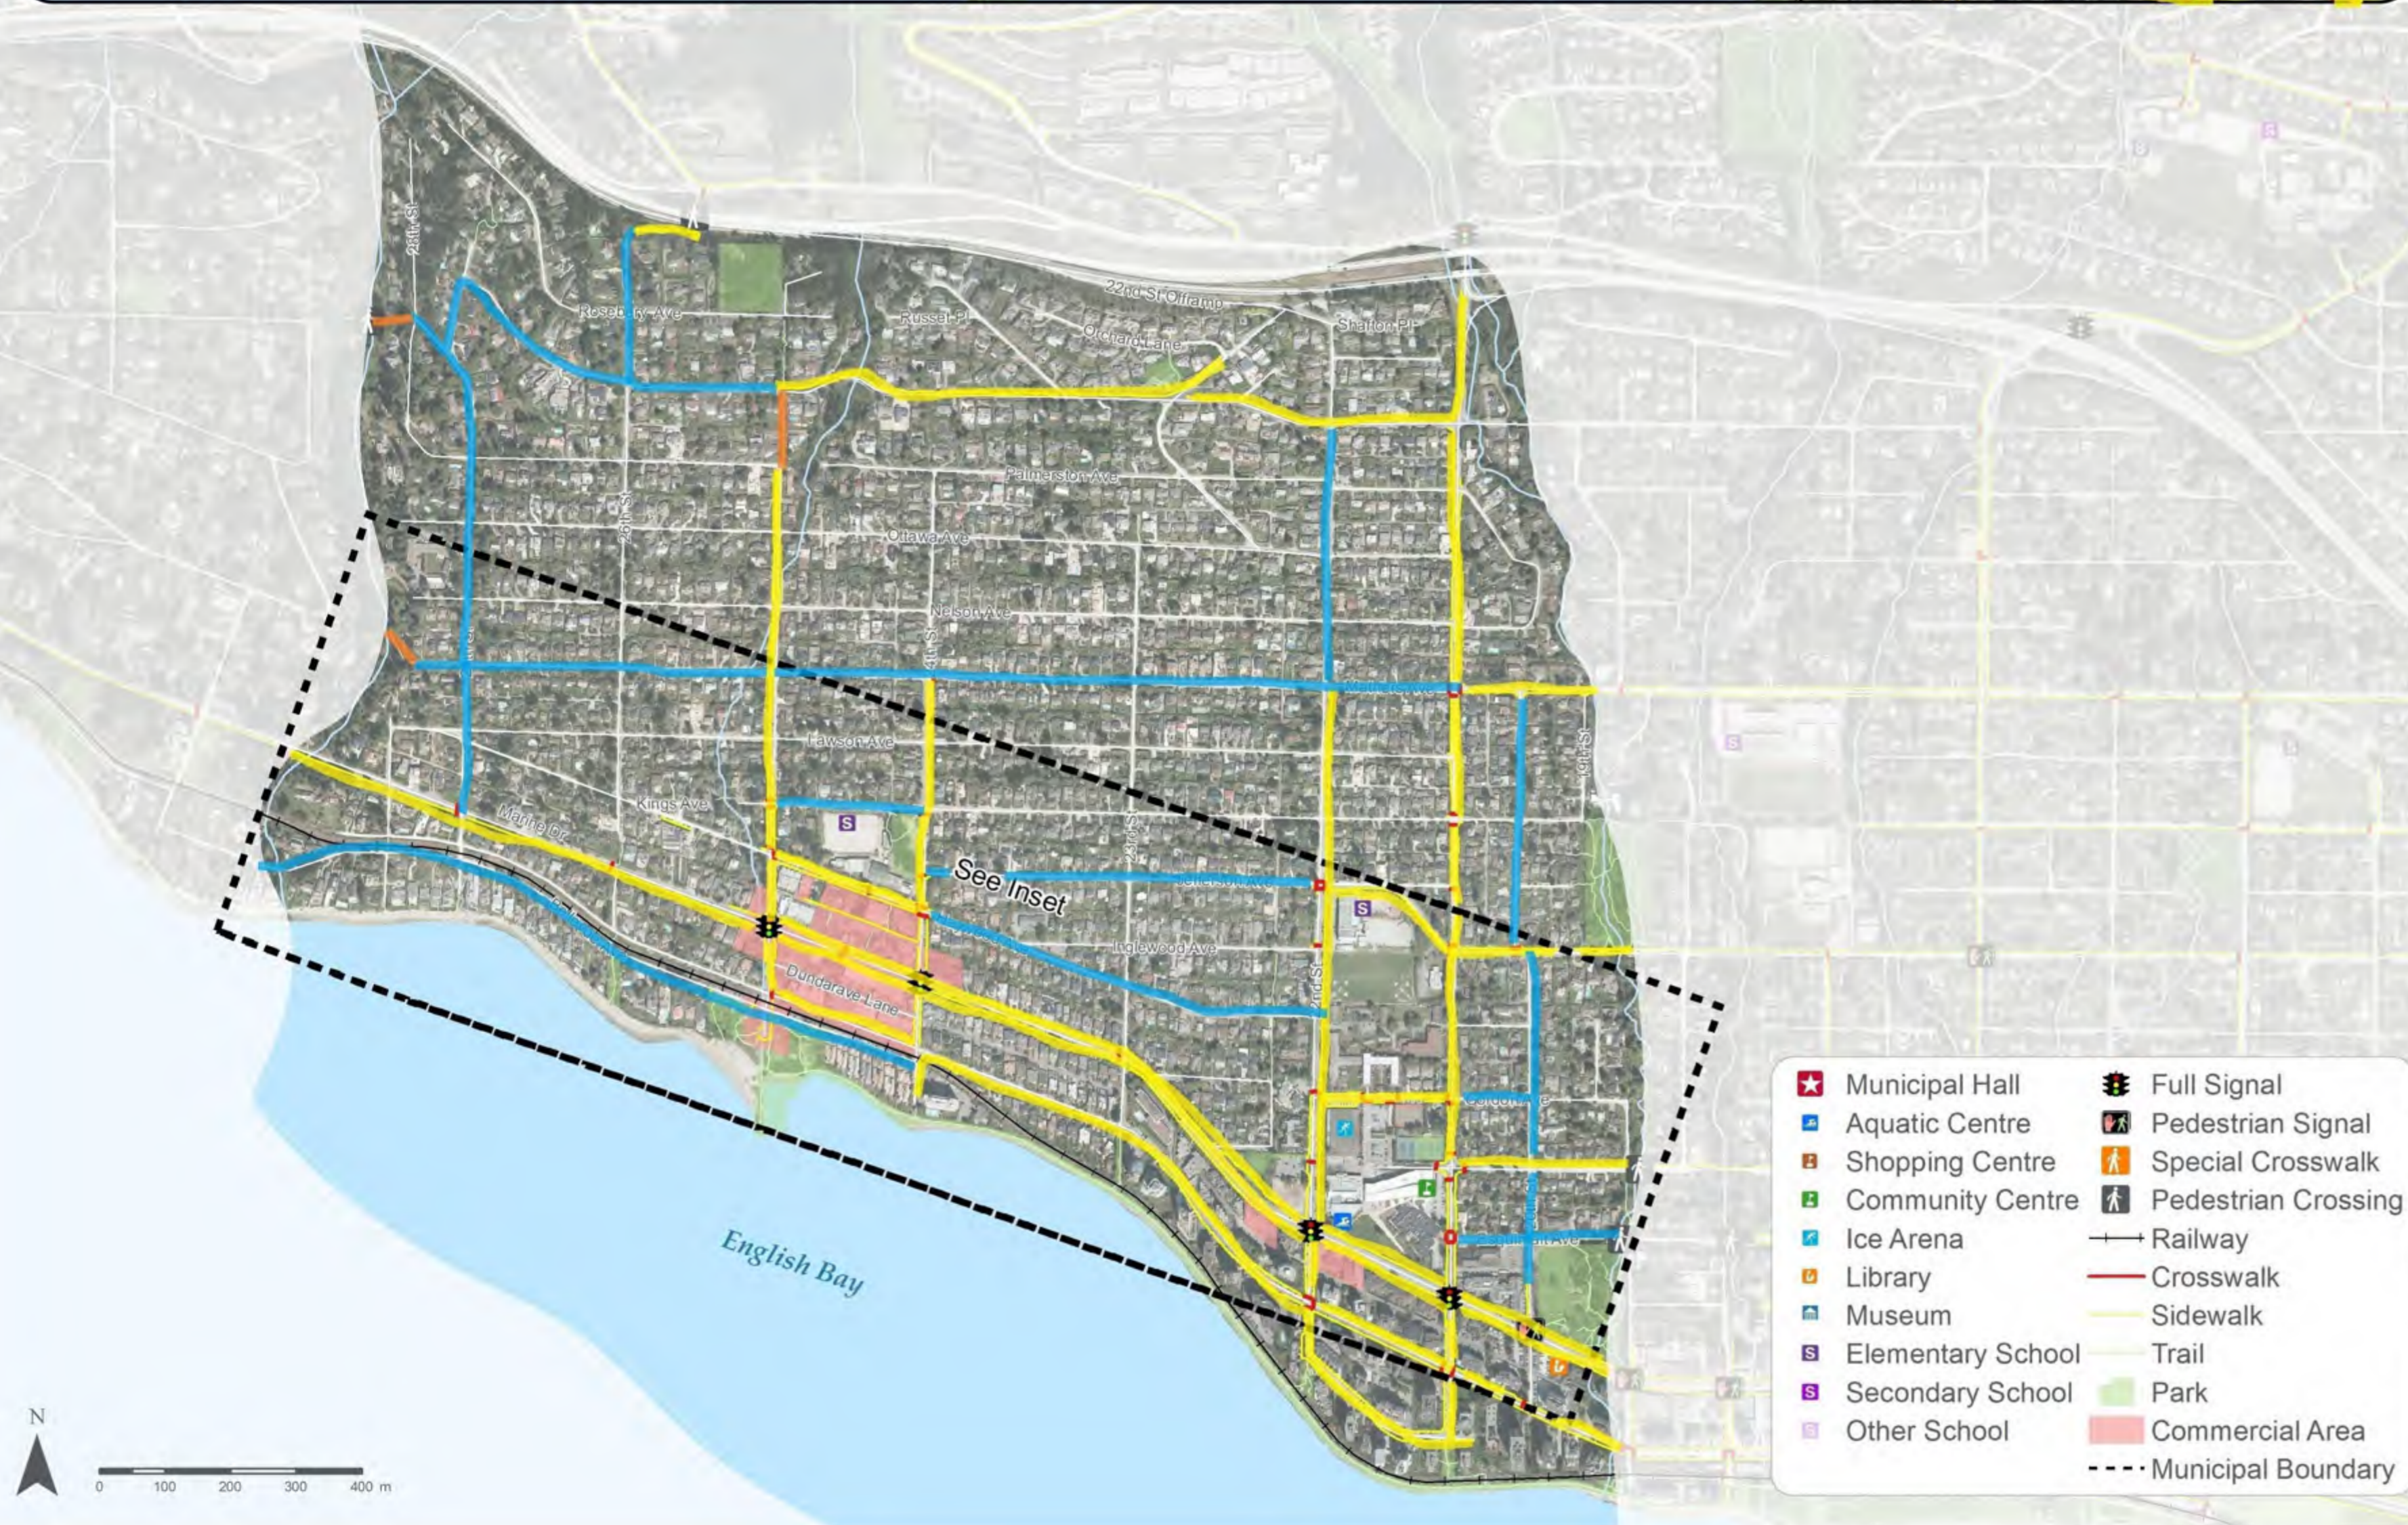

Proposed Pedestrian Routes – Dundarave

Yellow

- Current sidewalk network

Blue

- Proposed additions to the network

Orange

- Proposed urban connector trails