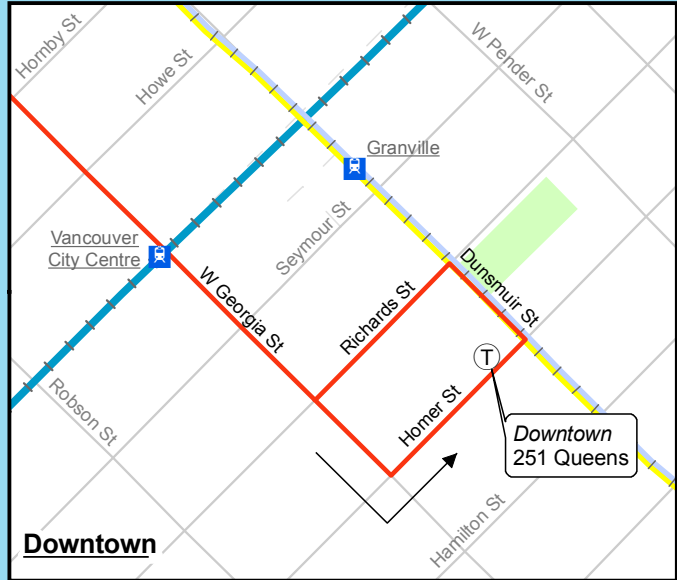

# 251 Queens/Park Royal/ Vancouver

September 2009

For route and schedule information, visit [www.translink.bc.ca](http://www.translink.bc.ca)

Created By: CMBC Service Planning

### Legend

- Skytrain
  - Expo Line
  - Millennium Line
  - Canada Line
- West Coast Express
- Sea Bus/Ferry
- Route Terminus/Scheduled Stop
- Skytrain Station
- West Coast Express Station

Downtown - See inset