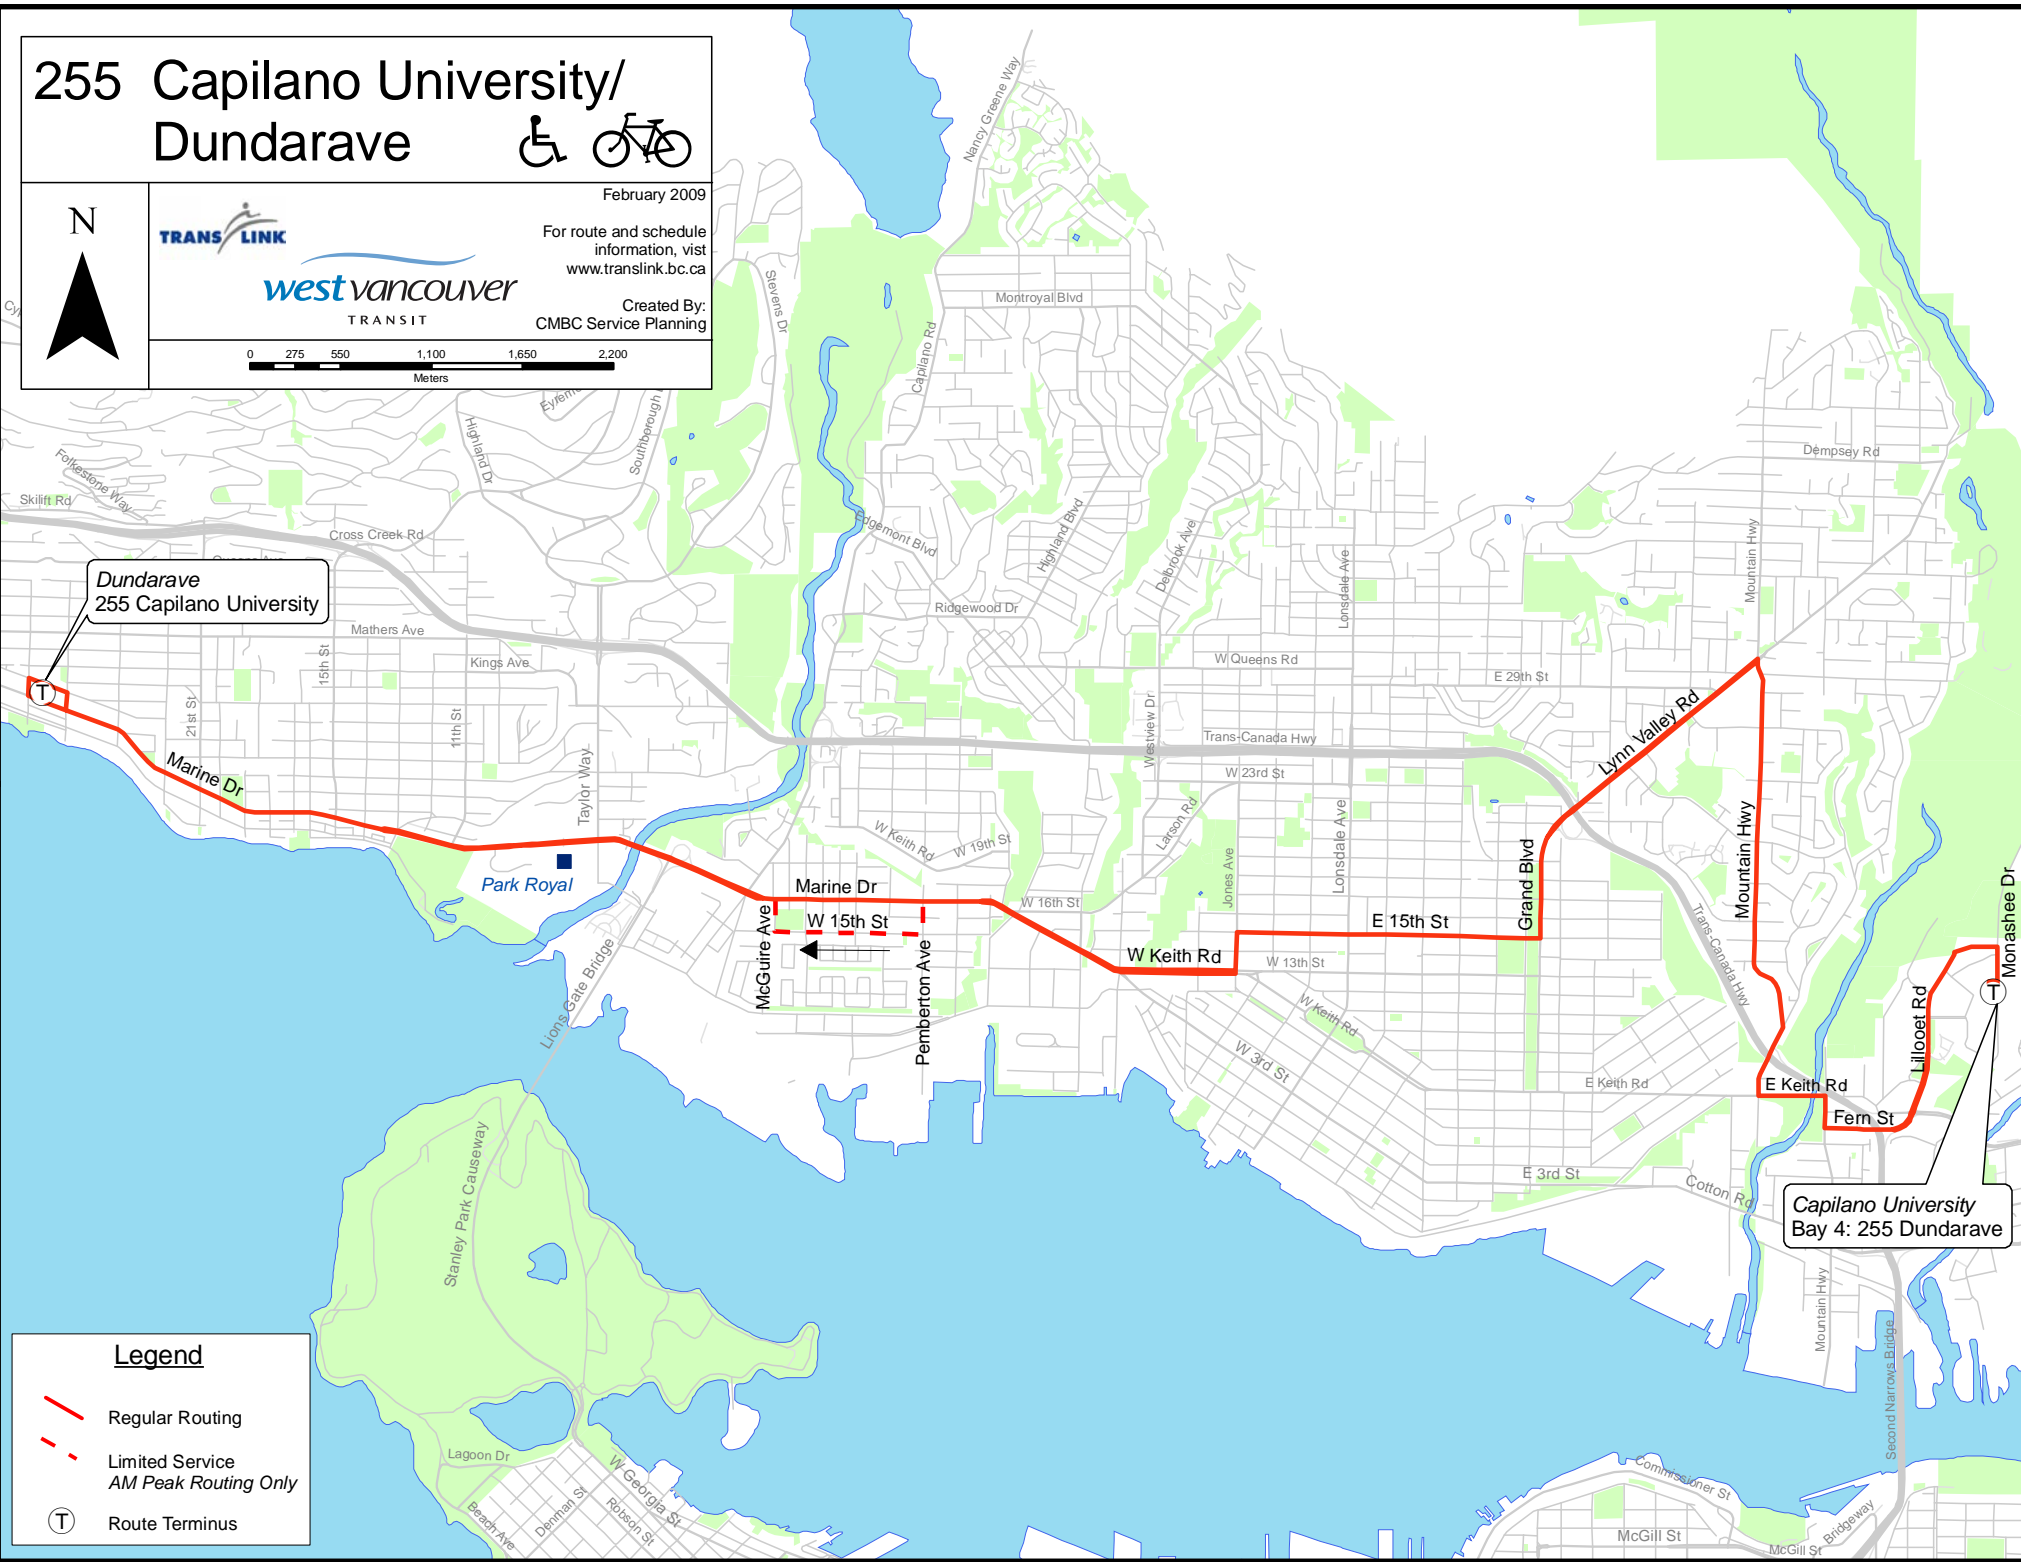

255 Capilano University/ Dundarave

February 2009

west vanancouver
TRANSIT

For route and schedule
information, visit
www.translink.bc.ca

Created By:
CMBC Service Planning

Dundarave
255 Capilano University

Capilano University
Bay 4: 255 Dundarave

Legend

- Regular Routing
- Limited Service
AM Peak Routing Only
- Route Terminus