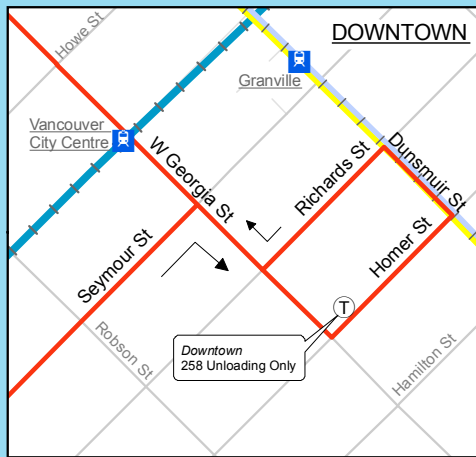

# 258 UBC/ West Vancouver

September 2009

For route and schedule information, visit [www.translink.bc.ca](http://www.translink.bc.ca)

Created By:  
CMBC Service Planning

## Legend

- Skytrain
- Expo Line
  - Millennium Line
  - Canada Line
- West Coast Express
- Sea Bus/Ferry
- Route Terminus/Scheduled Stop
- Skytrain Station
  - West Coast Express Station

U.B.C. - See inset

Downtown - See inset