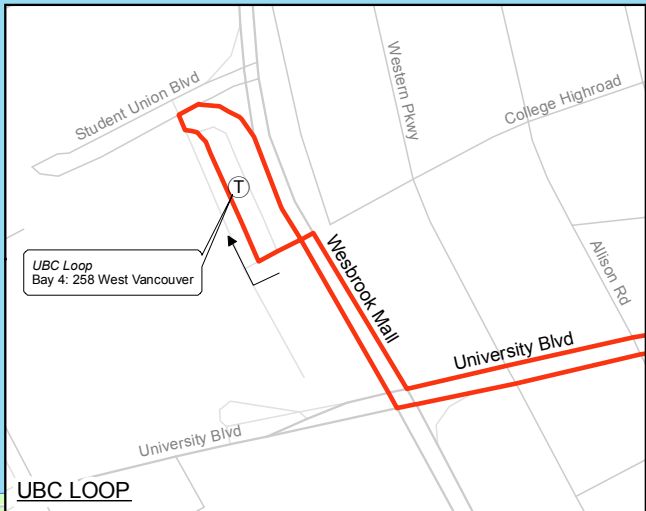

# 258 UBC/ West Vancouver

September 2009

For route and schedule information, visit [www.translink.bc.ca](http://www.translink.bc.ca)

Created By:  
CMBC Service Planning

## Legend

- Skytrain
- Expo Line
  - Millennium Line
  - Canada Line
- West Coast Express
- Sea Bus/Ferry
- Route Terminus/Scheduled Stop
- Skytrain Station
  - West Coast Express Station

U.B.C. - See inset

Downtown - See inset