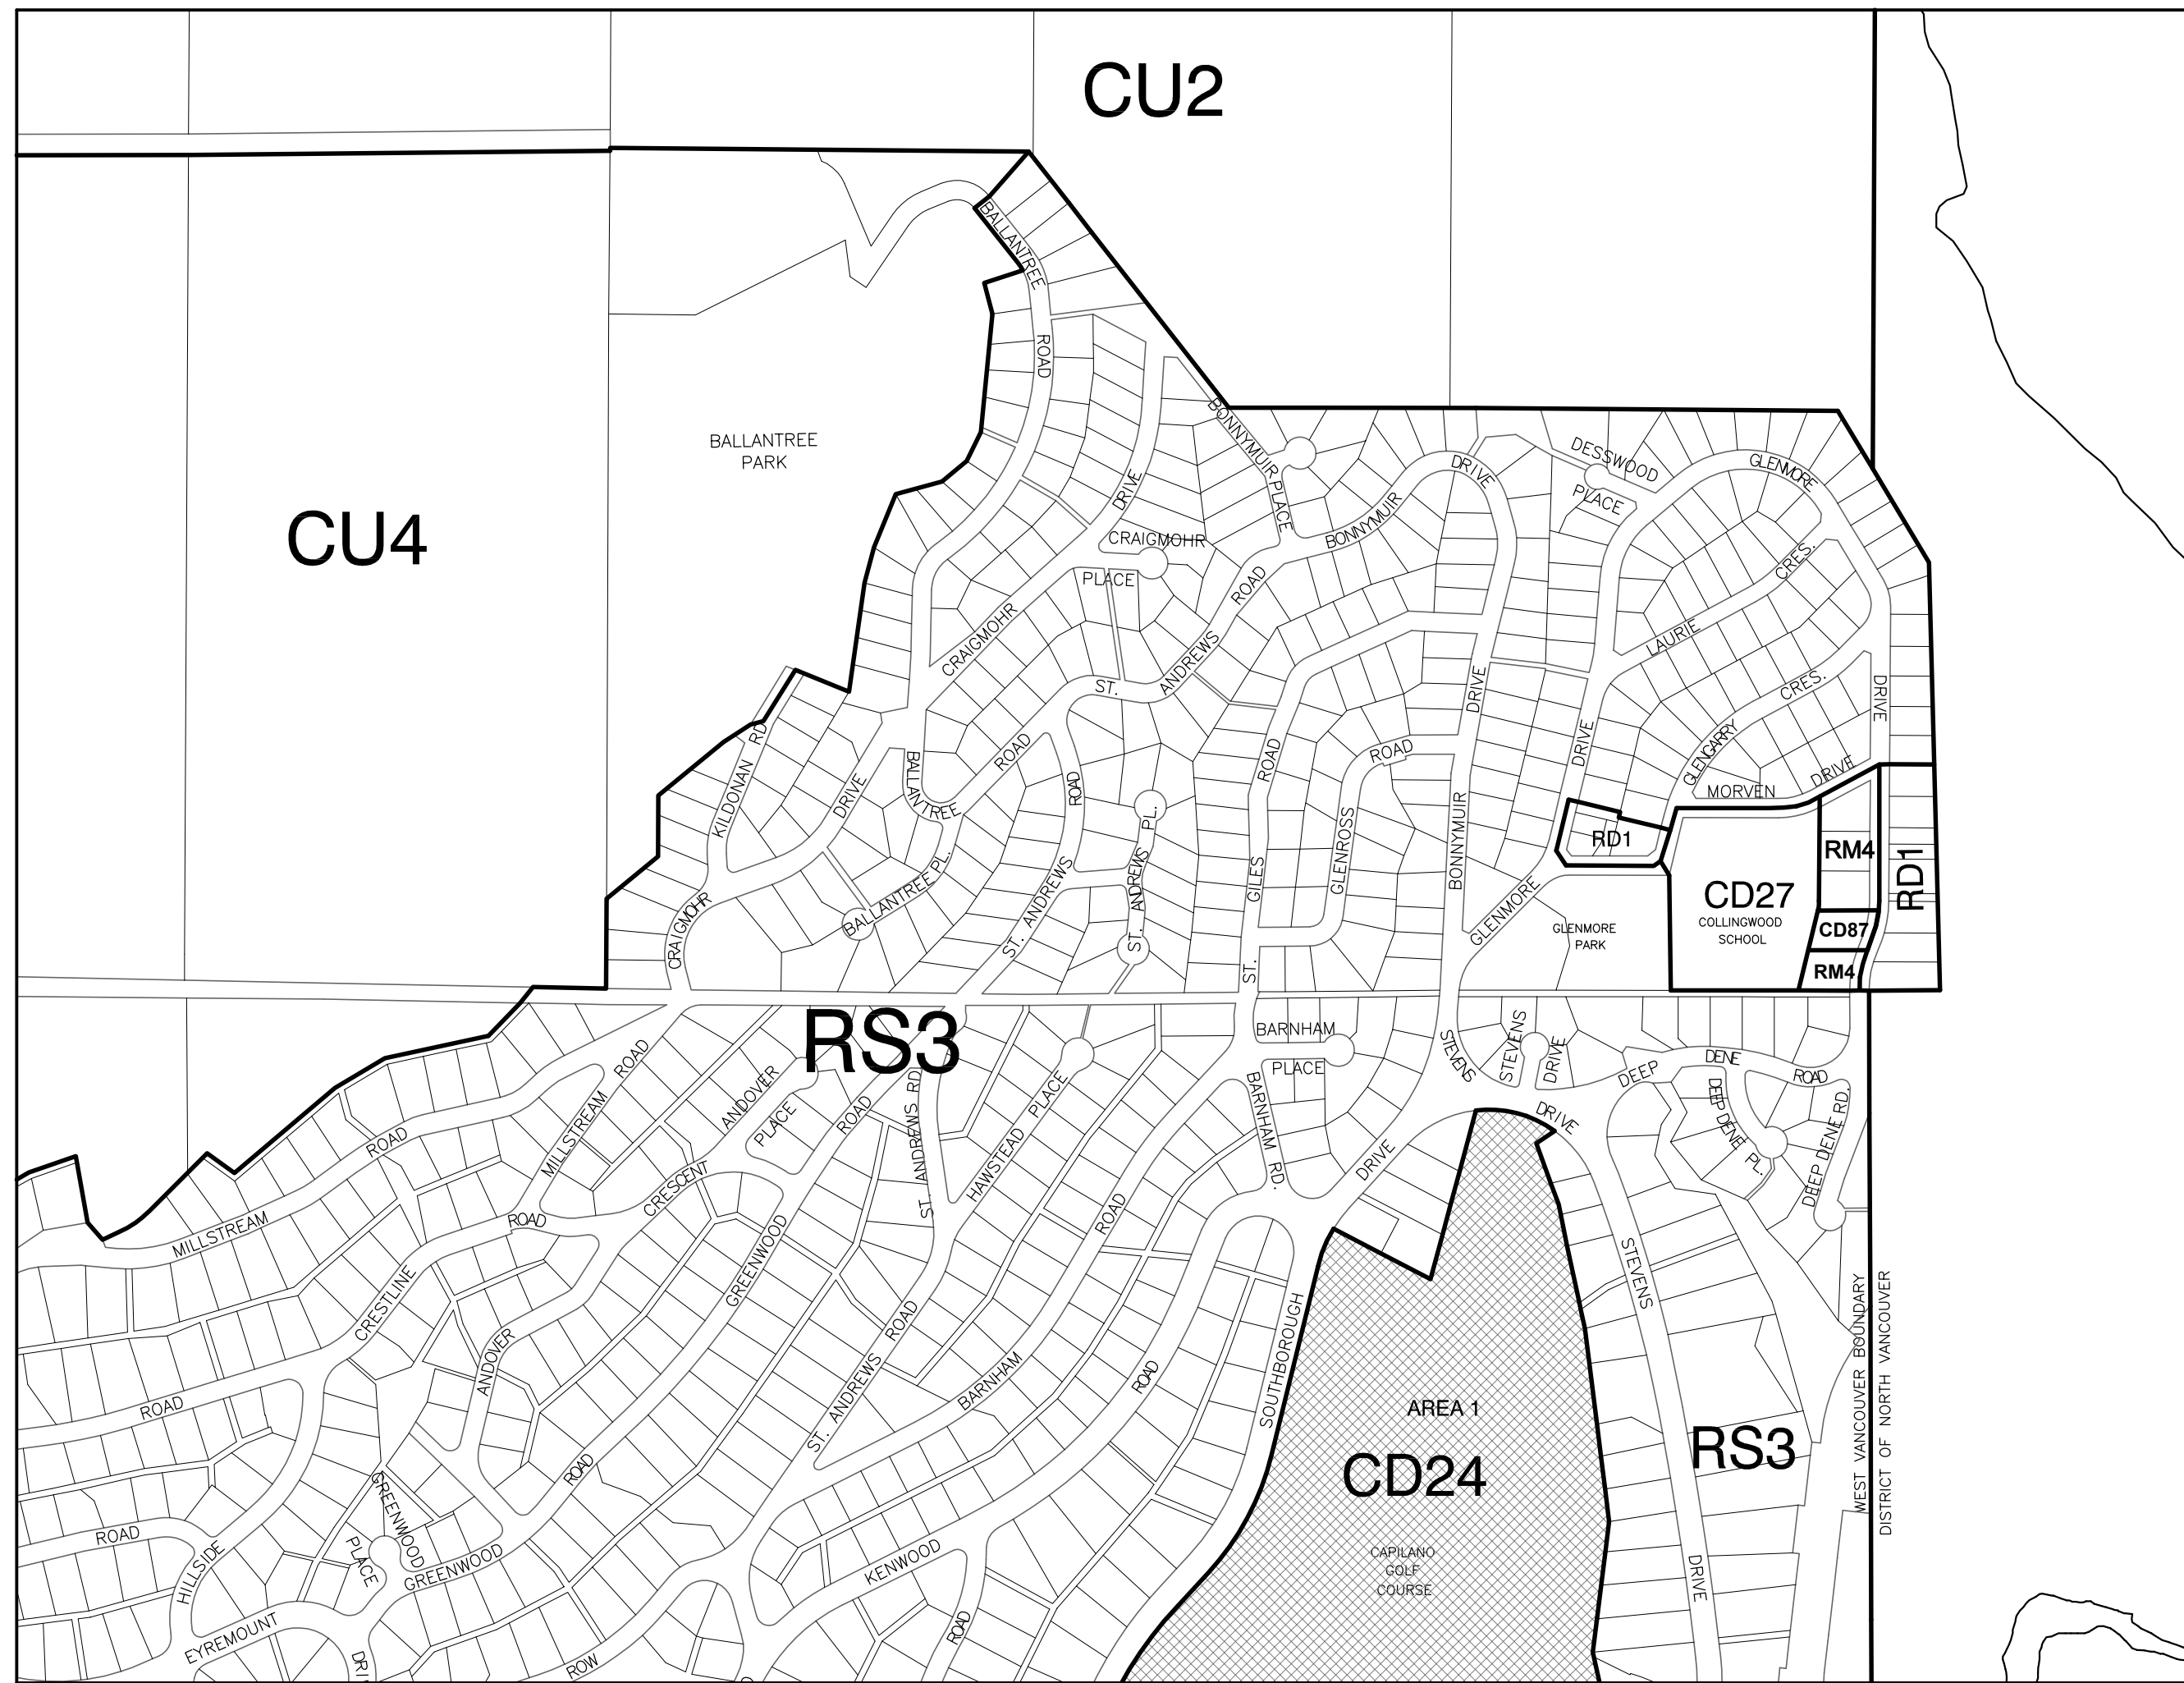

 D.A.A.
DEVELOPMENT
AREA AGREEMENT

NOTE:
This map is based upon a variety of legal plans, and was prepared for zoning purposes only. The District of West Vancouver disclaims any and all responsibility for any errors or omissions respecting the legal boundaries or geographic details shown on this map and makes no representations whatsoever as to the accuracy of this map. Accurate legal plans of the lots referenced may be obtained from the Land Title Office located in New Westminister.

	5	
9	4	
8	3	

Printed on: Aug.19/24

CU2

CU4

RS3

CD24

CD27
COLLINGWOOD
SCHOOL

RD1

WEST VANCOUVER BOUNDARY
DISTRICT OF NORTH VANCOUVER