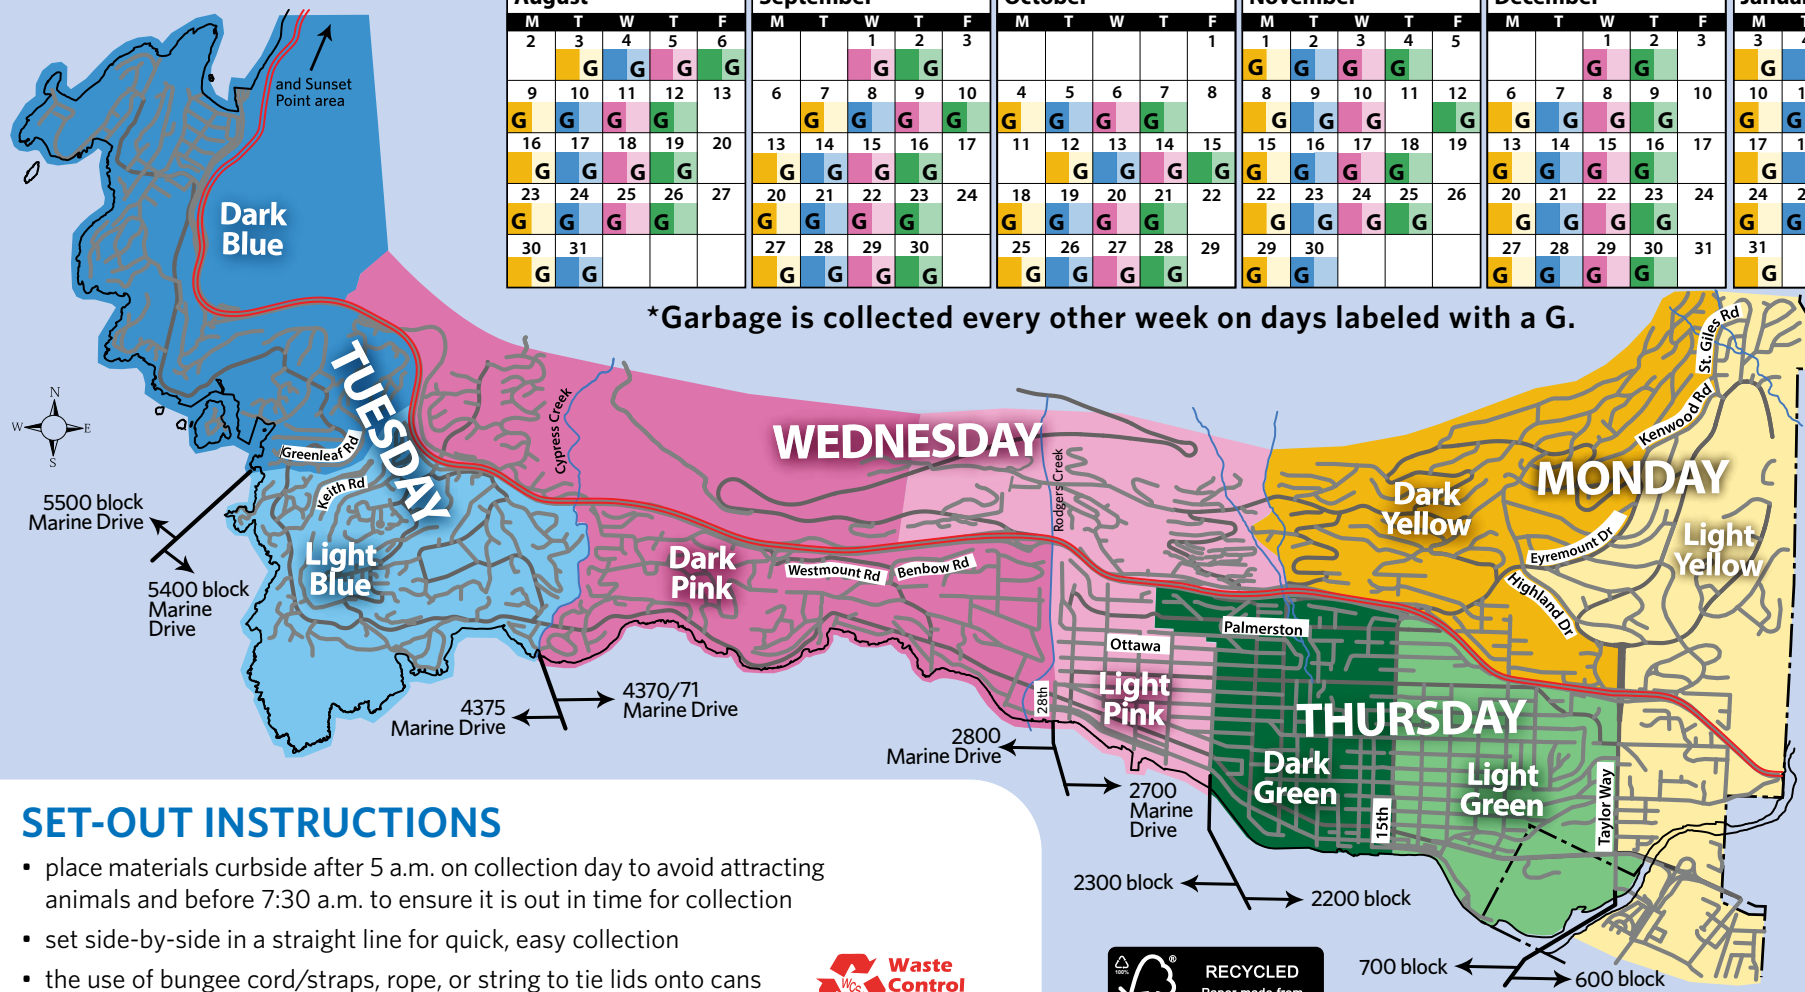

\*Garbage is collected every other week on days labeled with a G.

## SET-OUT INSTRUCTIONS

- place materials curbside after 5 a.m. on collection day to avoid attracting animals and before 7:30 a.m. to ensure it is out in time for collection
- set side-by-side in a straight line for quick, easy collection
- the use of bungee cord/straps, rope, or string to tie lids onto cans is prohibited and will result in your materials not being collected

### COLLECTED WEEKLY

### COLLECTED EVERY OTHER WEEK

[westvancouver.ca/collection](http://westvancouver.ca/collection)