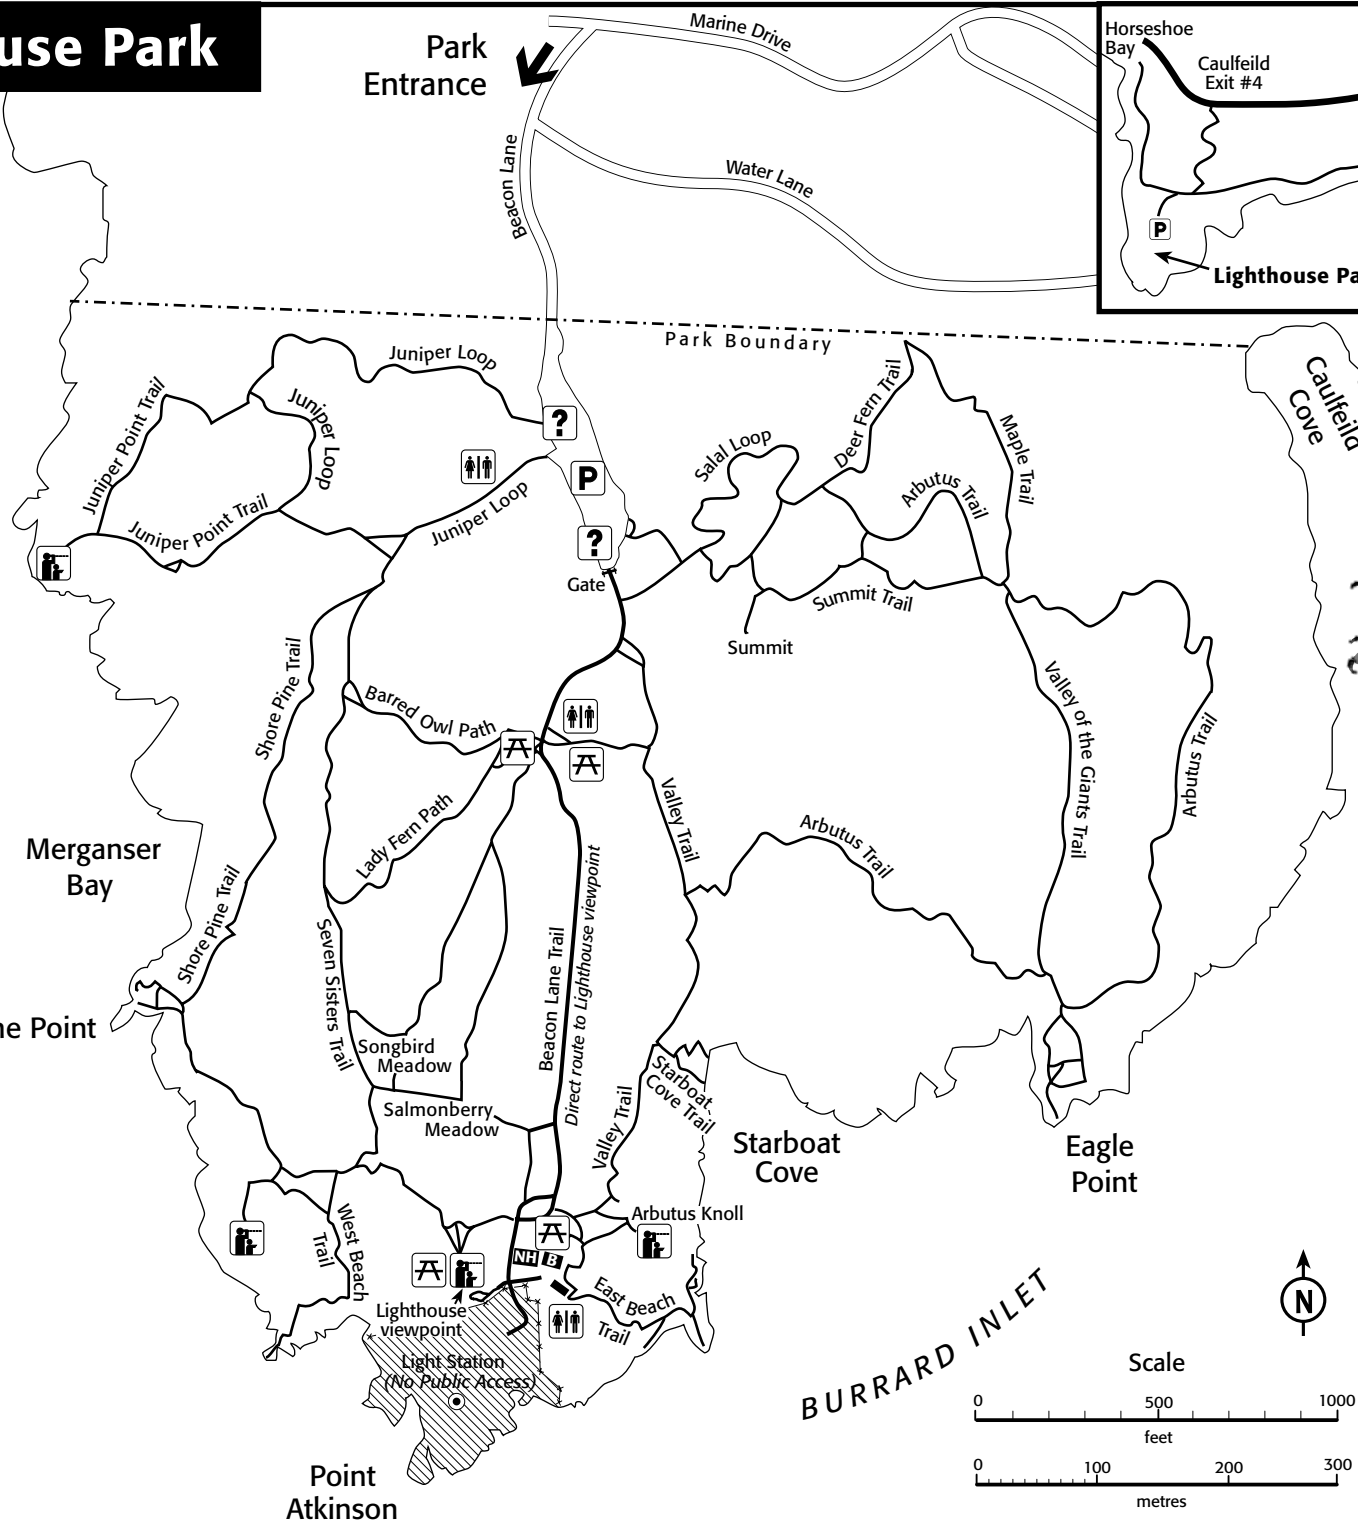

# Lighthouse Park

Park Entrance

Lighthouse Park

(Not to scale)

Indian Bluff

Juniper Point

HOWE SOUND

Merganser Bay

Shore Pine Point

Point Atkinson

## LEGEND

- P** Parking
- ?** Information
- Trails
- Washrooms/Toilets
- Picnic Tables
- Viewpoint
- No public access
- NH** Phyl Munday Nature House
- B** Sk' iwitsut

BURRARD INLET

Scale